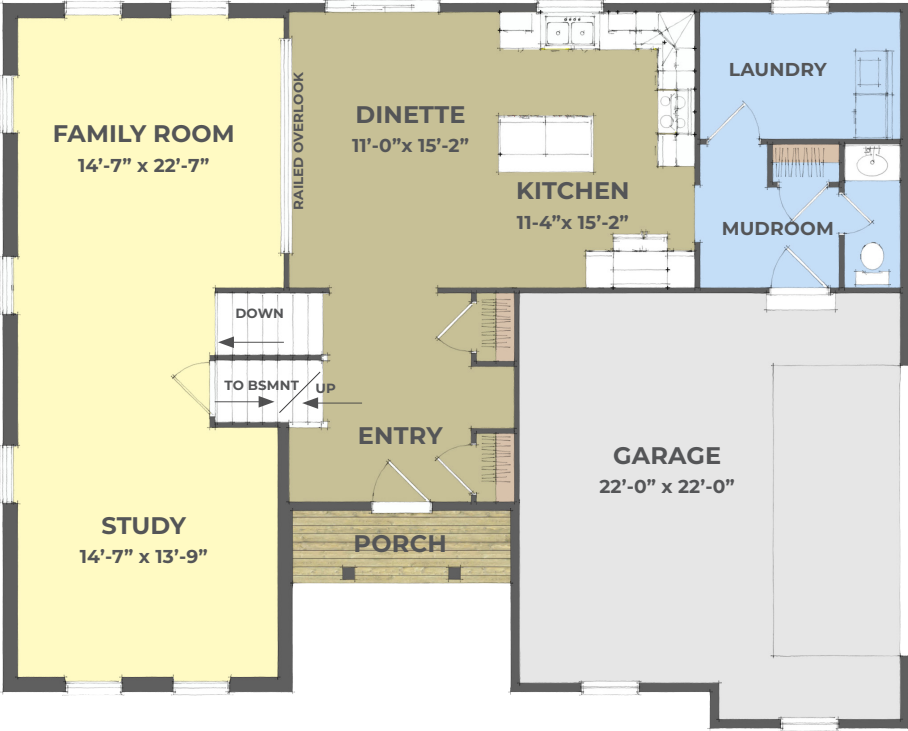

MyAmericanHeritageHome.com

MONTGOMERY

DESIGNER COLLECTION

Multi-Level 2,342 sq.ft. **3** bdrm **2.5** bath

Unlock the value and ease of multi-level living with The Montgomery!

The open kitchen features a large island and plenty of counter space for cooking. Both the kitchen/dinette areas overlook the lower level family room making it the perfect spot for family gatherings. Enjoy the study, off the family room, which can second as an office or play area. The master suite features two walk-in closets, dual vanities and a spacious private bath. The other two bedrooms have access to a shared hall bath.

This gorgeous multi-level plan is a practical and attractive farmhouse style home.

50' WIDTH / 40' DEPTH

1,268 sq.ft.
First Floor

1,074 sq.ft.
Second Floor