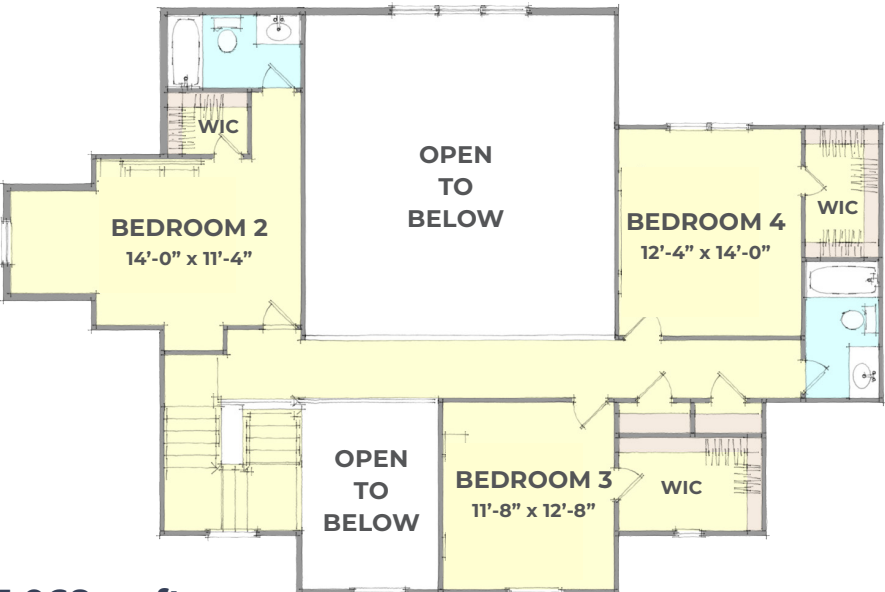

MyAmericanHeritageHome.com

WOODFIELD

DESIGNER COLLECTION

Two Story 3,724 sq.ft. 4 bdrm 3.5 bath

A significant amount of stone, board & batten siding and fine details like a copper finish stoop roof make this very dignified large two-story home - one that looks as good as it lives.

A large kitchen island, huge laundry/craft room, a separate formal dining space and a dramatic stairway leading to an open overlook walkway are just a few of the features that The Woodfield has to offer. Not to mention three spacious bedrooms and full baths on the second floor, plus a luxurious master suite located on the first floor with a large walk-in closet and sizable master bath.

98' WIDTH / 72' DEPTH

2,656 sq.ft.
First Floor

1,068 sq.ft.
Second Floor