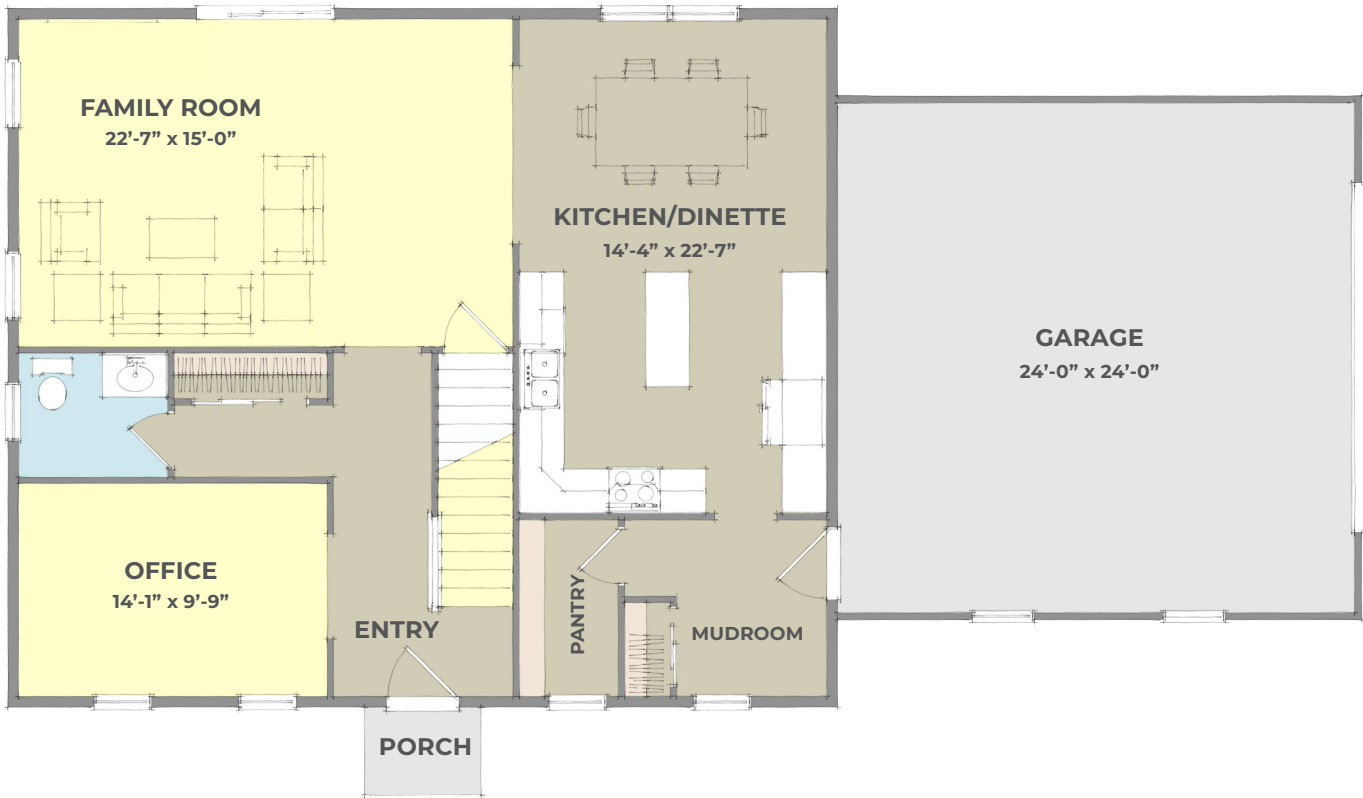

MyAmericanHeritageHome.com

ASHLEY

DESIGNER COLLECTION

Two Story 2,396 sq.ft. **4** bdrm **2.5** bath

The Ashley is a straight-forward American colonial inspired plan. With proper proportions, windows sizes and trim details, the simple elegance of the time period is reflected here.

Inside the home, enjoy a well-appointed kitchen with a sizable walk-in pantry. Relax in the spacious family room and enjoy some privacy in the large office located in the front of the home.

Enjoy four large bedrooms upstairs with a convenient second floor laundry. The master suite is sure to please with its large walk-in closet and private bath. The other three bedrooms have direct access to a shared hall bath.

62' WIDTH / 36' DEPTH

1,216 sq.ft.

First Floor

1,180 sq.ft.

Second Floor