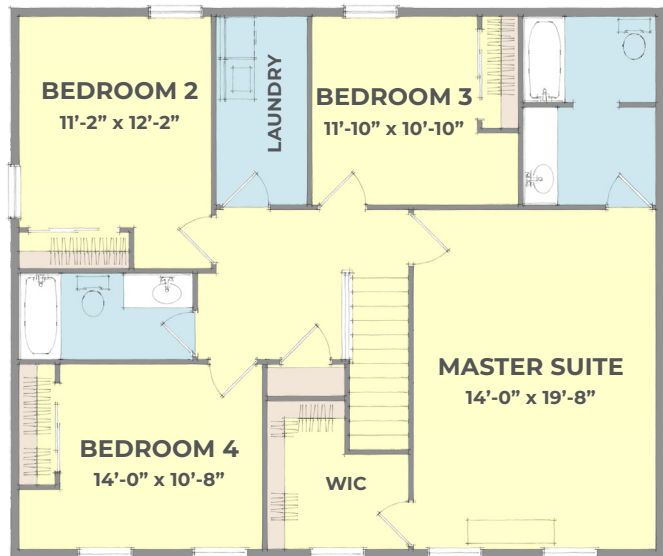

MyAmericanHeritageHome.com

ASHLEY

DESIGNER COLLECTION

Two Story 2,396 sq.ft. **4** bdrm **2.5** bath

The Ashley is a straight-forward American colonial inspired plan. With proper proportions, windows sizes and trim details, the simple elegance of the time period is reflected here.

Inside the home, enjoy a well-appointed kitchen with a sizable walk-in pantry. Relax in the spacious family room and enjoy some privacy in the large office located in the front of the home.

Enjoy four large bedrooms upstairs with a convenient second floor laundry. The master suite is sure to please with its large walk-in closet and private bath. The other three bedrooms have direct access to a shared hall bath.

62' WIDTH / 36' DEPTH

1,216 sq.ft.

First Floor

1,180 sq.ft.

Second Floor