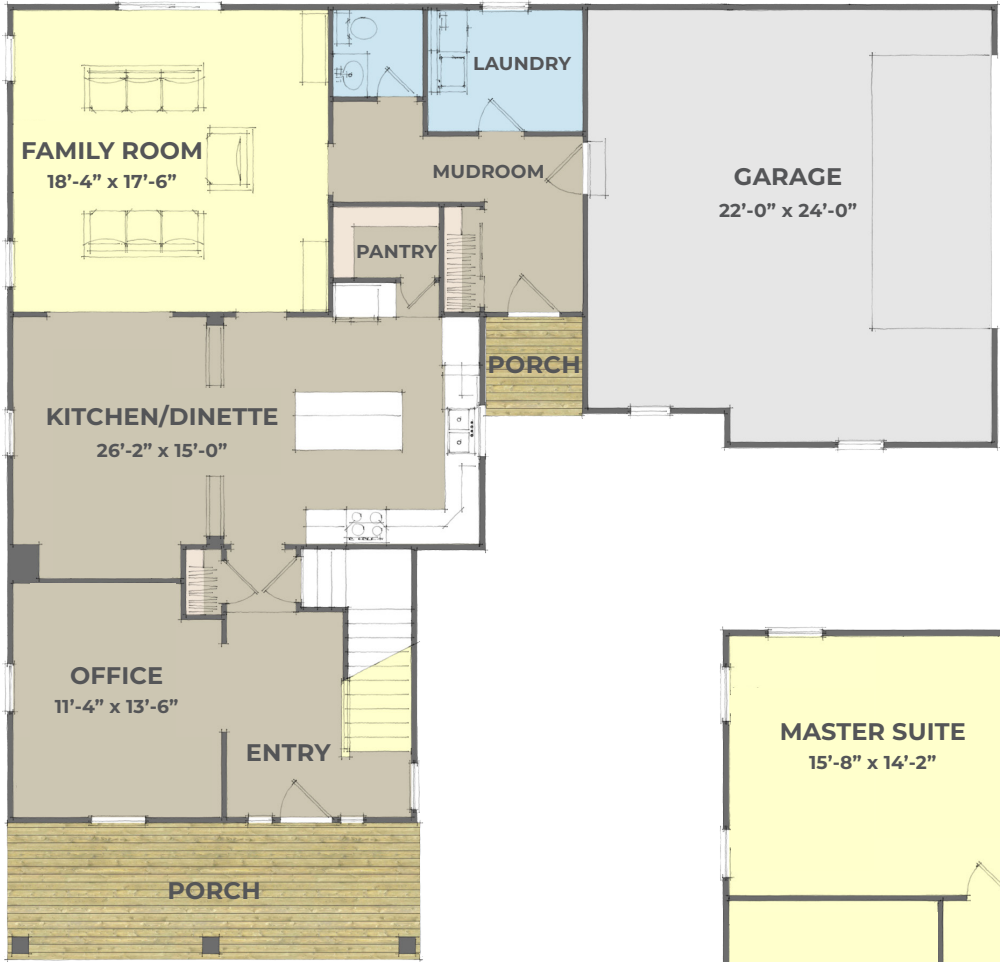

# CUMBERLAND

DESIGNER COLLECTION

**Two Story** 2,574 sq.ft. **4** bdrm **2.5** bath

Inspired by turn of the century farmhouses found throughout the Cumberland Valley, this two-story home combines classic, timeless architecture with a spacious floor plan.

The Cumberland boasts a large family room open to the dinette/kitchen making it the perfect gathering spot for friends and family. A staircase leads up from the entry to a wrap-around loft/hallway that takes you to four bedrooms including the large master suite.

Outside, enjoy the 8' deep front porch - the perfect place to sit and sip lemonade on a hot summer day.

58' WIDTH / 56' DEPTH

**1,390 sq.ft.**  
*First Floor*

**1,184 sq.ft.**  
*Second Floor*